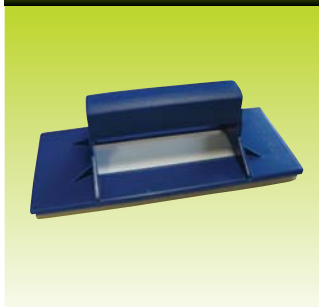

Applicator Pad

Woodcare | Size 85mm x 200mm.

105100