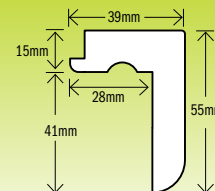

### Nosing (grooved) 15mm

CODE	UN-LACQUERED	LENGTH	
125118	Natural Oak	1000mm	
125119	Natural Oak	2400mm	

CODE	PRE-LACQUERED	LENGTH	
125120	Ash	1000mm	
125121	Ash	2400mm	
125122	Beech	1000mm	
125123	Beech	2400mm	
125124	Cherry	1000mm	
125125	Cherry	2400mm	
125126	Maple	1000mm	
125127	Maple	2400mm	
125128	Merbau	1000mm	
125129	Merbau	2400mm	
125130	Natural Oak	1000mm	
125131	Natural Oak	2400mm	

### Nosing (Woodloc Kahrs) 15mm

CODE	UN-LACQUERED	LENGTH	
125132	Natural Oak	1000mm	
125133	Natural Oak	2400mm	

CODE	PRE-LACQUERED	LENGTH	
125134	Ash	1000mm	
125135	Ash	2400mm	
125136	Beech	1000mm	
125137	Beech	2400mm	
125138	Maple	1000mm	
125139	Maple	2400mm	
125140	Merbau	1000mm	
125141	Merbau	2400mm	
125142	Natural Oak	1000mm	
125143	Natural Oak	2400mm	

### Nosing (Surelock Europlank) 15mm

CODE	UN-LACQUERED	LENGTH	
125144	Natural Oak	1000mm	
125145	Natural Oak	2400mm	

### Nosing (grooved) 20mm

CODE	UN-LACQUERED	LENGTH	
125146	Natural Oak	1000mm	
125147	Natural Oak	2400mm	

CODE	PRE-LACQUERED	LENGTH	
125148	Ash	1000mm	
125149	Ash	2400mm	
125150	Beech	1000mm	
125151	Beech	2400mm	
125152	Cherry	1000mm	
125153	Cherry	2400mm	
125154	Maple	1000mm	
125155	Maple	2400mm	
125156	Natural Oak	1000mm	
125157	Natural Oak	2400mm	
125158	Red Oak	1000mm	
125159	Red Oak	2400mm	