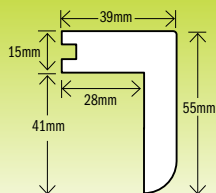

### Nosing (grooved) 15mm

CODE	UN-LACQUERED	LENGTH	
125118	Natural Oak	1000mm	
125119	Natural Oak	2400mm	

CODE	PRE-LACQUERED	LENGTH	
125120	Ash	1000mm	
125121	Ash	2400mm	
125122	Beech	1000mm	
125123	Beech	2400mm	
125124	Cherry	1000mm	
125125	Cherry	2400mm	
125126	Maple	1000mm	
125127	Maple	2400mm	
125128	Merbau	1000mm	
125129	Merbau	2400mm	
125130	Natural Oak	1000mm	
125131	Natural Oak	2400mm	

### Nosing (Woodloc Kahrs) 15mm

CODE	UN-LACQUERED	LENGTH	
125132	Natural Oak	1000mm	
125133	Natural Oak	2400mm	

CODE	PRE-LACQUERED	LENGTH	
125134	Ash	1000mm	
125135	Ash	2400mm	
125136	Beech	1000mm	
125137	Beech	2400mm	
125138	Maple	1000mm	
125139	Maple	2400mm	
125140	Merbau	1000mm	
125141	Merbau	2400mm	
125142	Natural Oak	1000mm	
125143	Natural Oak	2400mm	

### Nosing (Surelock Europlank) 15mm

CODE	UN-LACQUERED	LENGTH	
125144	Natural Oak	1000mm	
125145	Natural Oak	2400mm	

### Nosing (grooved) 20mm

CODE	UN-LACQUERED	LENGTH	
125146	Natural Oak	1000mm	
125147	Natural Oak	2400mm	

CODE	PRE-LACQUERED	LENGTH	
125148	Ash	1000mm	
125149	Ash	2400mm	
125150	Beech	1000mm	
125151	Beech	2400mm	
125152	Cherry	1000mm	
125153	Cherry	2400mm	
125154	Maple	1000mm	
125155	Maple	2400mm	
125156	Natural Oak	1000mm	
125157	Natural Oak	2400mm	
125158	Red Oak	1000mm	
125159	Red Oak	2400mm	