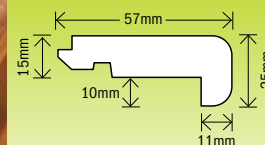

### Nosing (Woodloc Kahrs) 15mm

CODE	UN-LACQUERED	LENGTH	
125132	Natural Oak	1000mm	
125133	Natural Oak	2400mm	

CODE	PRE-LACQUERED	LENGTH	
125134	Ash	1000mm	
125135	Ash	2400mm	
125136	Beech	1000mm	
125137	Beech	2400mm	
125138	Maple	1000mm	
125139	Maple	2400mm	
125140	Merbau	1000mm	
125141	Merbau	2400mm	
125142	Natural Oak	1000mm	
125143	Natural Oak	2400mm	

### Nosing (Surelock Europlank) 15mm

CODE	UN-LACQUERED	LENGTH	
125144	Natural Oak	1000mm	
125145	Natural Oak	2400mm	

### Nosing (grooved) 20mm

CODE	UN-LACQUERED	LENGTH	
125146	Natural Oak	1000mm	
125147	Natural Oak	2400mm	

CODE	PRE-LACQUERED	LENGTH	
125148	Ash	1000mm	
125149	Ash	2400mm	
125150	Beech	1000mm	
125151	Beech	2400mm	
125152	Cherry	1000mm	
125153	Cherry	2400mm	
125154	Maple	1000mm	
125155	Maple	2400mm	
125156	Natural Oak	1000mm	
125157	Natural Oak	2400mm	
125158	Red Oak	1000mm	
125159	Red Oak	2400mm	

### Short Nosing (Woodloc Kahrs) 15mm

CODE	UN-LACQUERED	LENGTH	
125160	Natural Oak	1000mm	
125161	Natural Oak	2400mm	

CODE	PRE-LACQUERED	LENGTH	
125162	Cherry	1000mm	
125163	Cherry	2400mm	
125164	Walnut	1000mm	
125165	Walnut	2400mm	
125166	Natural Oak	1000mm	
125167	Natural Oak	2400mm	