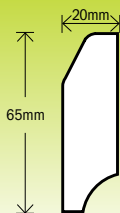

Solid Torus Skirting (20x142mm)

CODE	UN-LACQUERED	LENGTH	
125176	Natural Oak	2400mm	

CODE	PRE-LACQUERED	LENGTH	
125177	Natural Oak	2400mm	

Pencil Round Skirting (20x65mm)

CODE	UN-LACQUERED	LENGTH	
125179	Maple	2400mm	
125180	Natural Oak	2400mm	

CODE	PRE-LACQUERED	LENGTH	
125181	Beech	2400mm	
125182	Maple	2400mm	
125183	Natural Oak	2400mm	

Pencil Round Skirting (20x90mm)

CODE	UN-LACQUERED	LENGTH	
125184	Maple	2400mm	
125185	Merbau	2400mm	
125186	Natural Oak	2400mm	

CODE	PRE-LACQUERED	LENGTH	
125187	Beech	2400mm	
125188	Maple	2400mm	
125189	Natural Oak	2400mm	
125190	Walnut	Random lengths	

Due to the nature of Walnut, colour variation may occur from length to length.

Pencil Round Skirting (20x130mm)

CODE	UN-LACQUERED	LENGTH	
125191	Natural Oak	2400mm	

CODE	PRE-LACQUERED	LENGTH	
125192	Natural Oak	2400mm	

BULK DISCOUNTS
AVAILABLE
CONTACT SALES

**A quality wood floor
 requires quality mouldings**