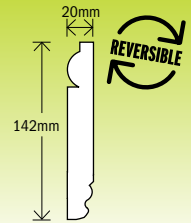

CODE	PRE-LACQUERED	LENGTH	
125181	Beech	2400mm	
125182	Maple	2400mm	
125183	Natural Oak	2400mm	

Pencil Round Skirting (20x90mm)

CODE	UN-LACQUERED	LENGTH	
125184	Maple	2400mm	
125185	Merbau	2400mm	
125186	Natural Oak	2400mm	

CODE	PRE-LACQUERED	LENGTH	
125187	Beech	2400mm	
125188	Maple	2400mm	
125189	Natural Oak	2400mm	
125190	Walnut	Random lengths	

Due to the nature of Walnut, colour variation may occur from length to length.

Pencil Round Skirting (20x130mm)

CODE	UN-LACQUERED	LENGTH	
125191	Natural Oak	2400mm	

CODE	PRE-LACQUERED	LENGTH	
125192	Natural Oak	2400mm	

BULK DISCOUNTS
AVAILABLE
CONTACT SALES

**A quality wood floor
 requires quality mouldings**

**SECTINO®
 MOULDINGS**

Duo Skirting Torus/OG Reversible (20x142mm)

CODE	UN-LACQUERED	LENGTH	
125194	Natural Oak	2400mm	

CODE	PRE-LACQUERED	LENGTH	
125195	Natural Oak	2400mm	

Profile Skirting (20x98mm)

CODE	PRE-LACQUERED	LENGTH	
125196	White (coloured beech)	2400mm	