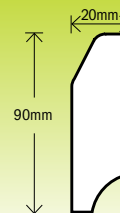

Solid Torus Skirting (20x142mm)

CODE	UN-LACQUERED	LENGTH	
125176	Natural Oak	2400mm	

CODE	PRE-LACQUERED	LENGTH	
125177	Natural Oak	2400mm	

Pencil Round Skirting (20x65mm)

CODE	UN-LACQUERED	LENGTH	
125179	Maple	2400mm	
125180	Natural Oak	2400mm	

CODE	PRE-LACQUERED	LENGTH	
125181	Beech	2400mm	
125182	Maple	2400mm	
125183	Natural Oak	2400mm	

Pencil Round Skirting (20x90mm)

CODE	UN-LACQUERED	LENGTH	
125184	Maple	2400mm	
125185	Merbau	2400mm	
125186	Natural Oak	2400mm	

CODE	PRE-LACQUERED	LENGTH	
125187	Beech	2400mm	
125188	Maple	2400mm	
125189	Natural Oak	2400mm	
125190	Walnut	Random lengths	

Due to the nature of Walnut, colour variation may occur from length to length.

Pencil Round Skirting (20x130mm)

CODE	UN-LACQUERED	LENGTH	
125191	Natural Oak	2400mm	

CODE	PRE-LACQUERED	LENGTH	
125192	Natural Oak	2400mm	

BULK DISCOUNTS
AVAILABLE
CONTACT SALES

**A quality wood floor
 requires quality mouldings**