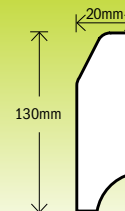

Solid Torus Skirting (20x142mm)

CODE	UN-LACQUERED	LENGTH	
125176	Natural Oak	2400mm	

CODE	PRE-LACQUERED	LENGTH	
125177	Natural Oak	2400mm	

Pencil Round Skirting (20x65mm)

CODE	UN-LACQUERED	LENGTH	
125179	Maple	2400mm	
125180	Natural Oak	2400mm	

CODE	PRE-LACQUERED	LENGTH	
125181	Beech	2400mm	
125182	Maple	2400mm	
125183	Natural Oak	2400mm	

Pencil Round Skirting (20x90mm)

CODE	UN-LACQUERED	LENGTH	
125184	Maple	2400mm	
125185	Merbau	2400mm	
125186	Natural Oak	2400mm	

CODE	PRE-LACQUERED	LENGTH	
125187	Beech	2400mm	
125188	Maple	2400mm	
125189	Natural Oak	2400mm	
125190	Walnut	Random lengths	

Due to the nature of Walnut, colour variation may occur from length to length.

Pencil Round Skirting (20x130mm)

CODE	UN-LACQUERED	LENGTH	
125191	Natural Oak	2400mm	

CODE	PRE-LACQUERED	LENGTH	
125192	Natural Oak	2400mm	

BULK DISCOUNTS
AVAILABLE
CONTACT SALES

**A quality wood floor
 requires quality mouldings**