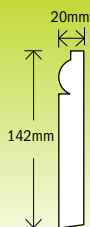

Solid Torus Skirting (20x142mm)

CODE	UN-LACQUERED	LENGTH	
125176	Natural Oak	2400mm	

CODE	PRE-LACQUERED	LENGTH	
125177	Natural Oak	2400mm	

Pencil Round Skirting (20x65mm)

CODE	UN-LACQUERED	LENGTH	
125179	Maple	2400mm	
125180	Natural Oak	2400mm	

CODE	PRE-LACQUERED	LENGTH	
125181	Beech	2400mm	
125182	Maple	2400mm	
125183	Natural Oak	2400mm	

Pencil Round Skirting (20x90mm)

CODE	UN-LACQUERED	LENGTH	
125184	Maple	2400mm	
125185	Merbau	2400mm	
125186	Natural Oak	2400mm	

CODE	PRE-LACQUERED	LENGTH	
125187	Beech	2400mm	
125188	Maple	2400mm	
125189	Natural Oak	2400mm	
125190	Walnut	Random lengths	

Due to the nature of Walnut, colour variation may occur from length to length.

Pencil Round Skirting (20x130mm)

CODE	UN-LACQUERED	LENGTH	
125191	Natural Oak	2400mm	

CODE	PRE-LACQUERED	LENGTH	
125192	Natural Oak	2400mm	

BULK DISCOUNTS
AVAILABLE
CONTACT SALES

**A quality wood floor
 requires quality mouldings**