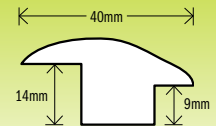

Rebated T Section (15mm Rebate)

CODE	UN-LACQUERED	LENGTH	
125034	Natural Oak	1000mm	
125035	Natural Oak	2400mm	

CODE	PRE-LACQUERED	LENGTH	
125036	Ash	1000mm	
125037	Ash	2400mm	
125038	Beech	1000mm	
125039	Beech	2400mm	
125040	Cherry	1000mm	
125041	Cherry	2400mm	
125042	Maple	1000mm	
125043	Maple	2400mm	
125044	Merbau	1000mm	
125045	Merbau	2400mm	
125046	Natural Oak	1000mm	
125047	Natural Oak	2400mm	
125048	Walnut	1000mm	
125049	Walnut	2400mm	

Rebated R Section (15mm Rebate)

CODE	UN-LACQUERED	LENGTH	
125050	Merbau	1500mm	
125051	Merbau	3000mm	
125052	Natural Oak	1000mm	
125053	Natural Oak	2400mm	

CODE	PRE-LACQUERED	LENGTH	
125054	Ash	1000mm	
125055	Ash	2400mm	
125056	Beech	1000mm	
125057	Beech	2400mm	
125058	Cherry	1000mm	
125059	Cherry	2400mm	
125060	Maple	1000mm	
125061	Maple	2400mm	
125062	Merbau	1000mm	
125063	Merbau	2400mm	
125064	Natural Oak	1000mm	
125065	Natural Oak	2400mm	
125066	Walnut	1000mm	
125067	Walnut	2400mm	

Rebated R Section (20mm Rebate)

CODE	UN-LACQUERED	LENGTH	
125068	Natural Oak	1000mm	
125069	Natural Oak	2400mm	
CODE	PRE-LACQUERED	LENGTH	
125070	Natural Oak	1000mm	
125071	Natural Oak	2400mm	

Wood to Carpet Section