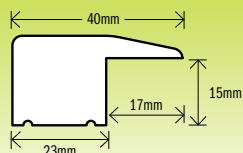

### Level Threshold (5mm)

CODE	UN-LACQUERED	LENGTH	
125098	Beech	2400mm	
125096	Natural Oak	2400mm	

CODE	PRE-LACQUERED	LENGTH	
125097	Ash	2400mm	
125099	Beech	2400mm	
125100	Natural Oak	2400mm	

### Level Threshold (6mm)

CODE	UN-LACQUERED	LENGTH	
125101	Natural Oak	2400mm	

Rebated L Section (15mm Rebate)

CODE	UN-LACQUERED	LENGTH	
125102	Natural Oak	1000mm	
125103	Natural Oak	2400mm	

CODE	PRE-LACQUERED	LENGTH	
125104	Ash	1000mm	
125105	Ash	2400mm	
125106	Beech	1000mm	
125107	Beech	2400mm	
125108	Cherry	1000mm	
125109	Cherry	2400mm	
125110	Maple	1000mm	
125111	Maple	2400mm	
125112	Merbau	1000mm	
125113	Merbau	2400mm	
125114	Natural Oak	1000mm	
125115	Natural Oak	2400mm	
125116	Walnut	1000mm	
125117	Walnut	2400mm	