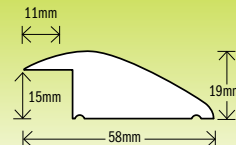

Rebated T Section (15mm Rebate)

CODE	UN-LACQUERED	LENGTH	
125034	Natural Oak	1000mm	
125035	Natural Oak	2400mm	

CODE	PRE-LACQUERED	LENGTH	
125036	Ash	1000mm	
125037	Ash	2400mm	
125038	Beech	1000mm	
125039	Beech	2400mm	
125040	Cherry	1000mm	
125041	Cherry	2400mm	
125042	Maple	1000mm	
125043	Maple	2400mm	
125044	Merbau	1000mm	
125045	Merbau	2400mm	
125046	Natural Oak	1000mm	
125047	Natural Oak	2400mm	
125048	Walnut	1000mm	
125049	Walnut	2400mm	

Rebated R Section (15mm Rebate)

CODE	UN-LACQUERED	LENGTH	
125050	Merbau	1500mm	
125051	Merbau	3000mm	
125052	Natural Oak	1000mm	
125053	Natural Oak	2400mm	

CODE	PRE-LACQUERED	LENGTH	
125054	Ash	1000mm	
125055	Ash	2400mm	
125056	Beech	1000mm	
125057	Beech	2400mm	
125058	Cherry	1000mm	
125059	Cherry	2400mm	
125060	Maple	1000mm	
125061	Maple	2400mm	
125062	Merbau	1000mm	
125063	Merbau	2400mm	
125064	Natural Oak	1000mm	
125065	Natural Oak	2400mm	
125066	Walnut	1000mm	
125067	Walnut	2400mm	

Rebated R Section (20mm Rebate)

CODE	UN-LACQUERED	LENGTH	
125068	Natural Oak	1000mm	
125069	Natural Oak	2400mm	
CODE	PRE-LACQUERED	LENGTH	
125070	Natural Oak	1000mm	
125071	Natural Oak	2400mm	

Wood to Carpet Section