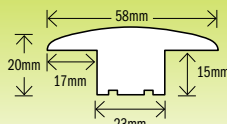

Rebated T Section (15mm Rebate)

CODE	UN-LACQUERED	LENGTH	
125034	Natural Oak	1000mm	
125035	Natural Oak	2400mm	

CODE	PRE-LACQUERED	LENGTH	
125036	Ash	1000mm	
125037	Ash	2400mm	
125038	Beech	1000mm	
125039	Beech	2400mm	
125040	Cherry	1000mm	
125041	Cherry	2400mm	
125042	Maple	1000mm	
125043	Maple	2400mm	
125044	Merbau	1000mm	
125045	Merbau	2400mm	
125046	Natural Oak	1000mm	
125047	Natural Oak	2400mm	
125048	Walnut	1000mm	
125049	Walnut	2400mm	

Rebated R Section (15mm Rebate)

CODE	UN-LACQUERED	LENGTH	
125050	Merbau	1500mm	
125051	Merbau	3000mm	
125052	Natural Oak	1000mm	
125053	Natural Oak	2400mm	

CODE	PRE-LACQUERED	LENGTH	
125054	Ash	1000mm	
125055	Ash	2400mm	
125056	Beech	1000mm	
125057	Beech	2400mm	
125058	Cherry	1000mm	
125059	Cherry	2400mm	
125060	Maple	1000mm	
125061	Maple	2400mm	
125062	Merbau	1000mm	
125063	Merbau	2400mm	
125064	Natural Oak	1000mm	
125065	Natural Oak	2400mm	
125066	Walnut	1000mm	
125067	Walnut	2400mm	

Rebated R Section (20mm Rebate)

CODE	UN-LACQUERED	LENGTH	
125068	Natural Oak	1000mm	
125069	Natural Oak	2400mm	
CODE	PRE-LACQUERED	LENGTH	
125070	Natural Oak	1000mm	
125071	Natural Oak	2400mm	

Wood to Carpet Section