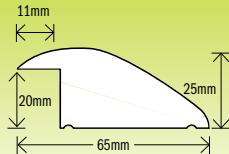

Rebated T Section (15mm Rebate)

CODE	UN-LACQUERED	LENGTH	
125034	Natural Oak	1000mm	
125035	Natural Oak	2400mm	

CODE	PRE-LACQUERED	LENGTH	
125036	Ash	1000mm	
125037	Ash	2400mm	
125038	Beech	1000mm	
125039	Beech	2400mm	
125040	Cherry	1000mm	
125041	Cherry	2400mm	
125042	Maple	1000mm	
125043	Maple	2400mm	
125044	Merbau	1000mm	
125045	Merbau	2400mm	
125046	Natural Oak	1000mm	
125047	Natural Oak	2400mm	
125048	Walnut	1000mm	
125049	Walnut	2400mm	

Rebated R Section (15mm Rebate)

CODE	UN-LACQUERED	LENGTH	
125050	Merbau	1500mm	
125051	Merbau	3000mm	
125052	Natural Oak	1000mm	
125053	Natural Oak	2400mm	

CODE	PRE-LACQUERED	LENGTH	
125054	Ash	1000mm	
125055	Ash	2400mm	
125056	Beech	1000mm	
125057	Beech	2400mm	
125058	Cherry	1000mm	
125059	Cherry	2400mm	
125060	Maple	1000mm	
125061	Maple	2400mm	
125062	Merbau	1000mm	
125063	Merbau	2400mm	
125064	Natural Oak	1000mm	
125065	Natural Oak	2400mm	
125066	Walnut	1000mm	
125067	Walnut	2400mm	

Rebated R Section (20mm Rebate)

CODE	UN-LACQUERED	LENGTH	
125068	Natural Oak	1000mm	
125069	Natural Oak	2400mm	
CODE	PRE-LACQUERED	LENGTH	
125070	Natural Oak	1000mm	
125071	Natural Oak	2400mm	

Wood to Carpet Section