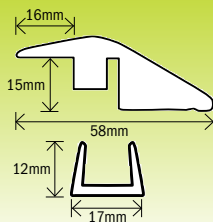

The **WOOD**fix range

The Woodfix range comprises of the traditional profiles found in this brochure, which have been specially designed to fit a uPVC trim making installation quick and simple. Each profile is shrinkwrapped including uPVC trim, screws and plugs.

Woodfix Rebated R Section (15mm Rebate)

Complete with trim, plugs and screws.

CODE	UN-LACQUERED	LENGTH	
125197	Natural Oak	2400mm	

CODE	PRE-LACQUERED	LENGTH	
125198	Natural Oak	2400mm	

Woodfix Rebated R Section (20mm Rebate)

Complete with trim, plugs and screws.

CODE	UN-LACQUERED	LENGTH	
125199	Natural Oak	2400mm	

CODE	PRE-LACQUERED	LENGTH	
125200	Natural Oak	2400mm	

Woodfix Rebated T Section (12-18mm Rebate)

Complete with trim, plugs and screws.

CODE	UN-LACQUERED	LENGTH	
125201	Natural Oak	2400mm	

CODE	PRE-LACQUERED	LENGTH	
125202	Natural Oak	2400mm	

Woodfix Rebated L Section (15mm Rebate)

Complete with trim, plugs and screws.

CODE	UN-LACQUERED	LENGTH	
125203	Natural Oak	2400mm	