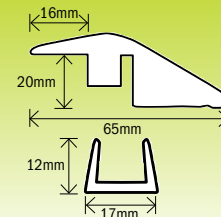

Woodfix Rebated R Section (15mm Rebate)

Complete with trim, plugs and screws.

CODE	UN-LACQUERED	LENGTH	
125197	Natural Oak	2400mm	

CODE	PRE-LACQUERED	LENGTH	
125198	Natural Oak	2400mm	

Woodfix Rebated R Section (20mm Rebate)

Complete with trim, plugs and screws.

CODE	UN-LACQUERED	LENGTH	
125199	Natural Oak	2400mm	

CODE	PRE-LACQUERED	LENGTH	
125200	Natural Oak	2400mm	

Woodfix Rebated T Section (12-18mm Rebate)

Complete with trim, plugs and screws.

CODE	UN-LACQUERED	LENGTH	
125201	Natural Oak	2400mm	

CODE	PRE-LACQUERED	LENGTH	
125202	Natural Oak	2400mm	

Woodfix Rebated L Section (15mm Rebate)

Complete with trim, plugs and screws.

CODE	UN-LACQUERED	LENGTH	
125203	Natural Oak	2400mm	

CODE	PRE-LACQUERED	LENGTH	
125204	Natural Oak	2400mm	