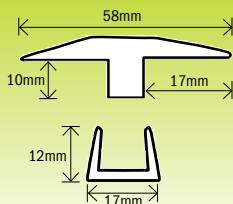

Complete with trim, plugs and screws.

CODE	UN-LACQUERED	LENGTH	
125199	Natural Oak	2400mm	

CODE	PRE-LACQUERED	LENGTH	
125200	Natural Oak	2400mm	

Woodfix Rebated T Section (12-18mm Rebate)

Complete with trim, plugs and screws.

CODE	UN-LACQUERED	LENGTH	
125201	Natural Oak	2400mm	

CODE	PRE-LACQUERED	LENGTH	
125202	Natural Oak	2400mm	

Woodfix Rebated L Section (15mm Rebate)

Complete with trim, plugs and screws.

CODE	UN-LACQUERED	LENGTH	
125203	Natural Oak	2400mm	

CODE	PRE-LACQUERED	LENGTH	
125204	Natural Oak	2400mm	