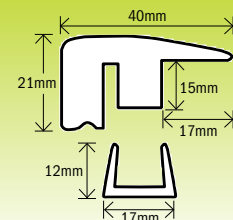

Woodfix Rebated R Section (15mm Rebate)

Complete with trim, plugs and screws.

CODE	UN-LACQUERED	LENGTH	
125197	Natural Oak	2400mm	

CODE	PRE-LACQUERED	LENGTH	
125198	Natural Oak	2400mm	

Woodfix Rebated R Section (20mm Rebate)

Complete with trim, plugs and screws.

CODE	UN-LACQUERED	LENGTH	
125199	Natural Oak	2400mm	

CODE	PRE-LACQUERED	LENGTH	
125200	Natural Oak	2400mm	

Woodfix Rebated T Section (12-18mm Rebate)

Complete with trim, plugs and screws.

CODE	UN-LACQUERED	LENGTH	
125201	Natural Oak	2400mm	

CODE	PRE-LACQUERED	LENGTH	
125202	Natural Oak	2400mm	

Woodfix Rebated L Section (15mm Rebate)

Complete with trim, plugs and screws.

CODE	UN-LACQUERED	LENGTH	
125203	Natural Oak	2400mm	

CODE	PRE-LACQUERED	LENGTH	
125204	Natural Oak	2400mm	